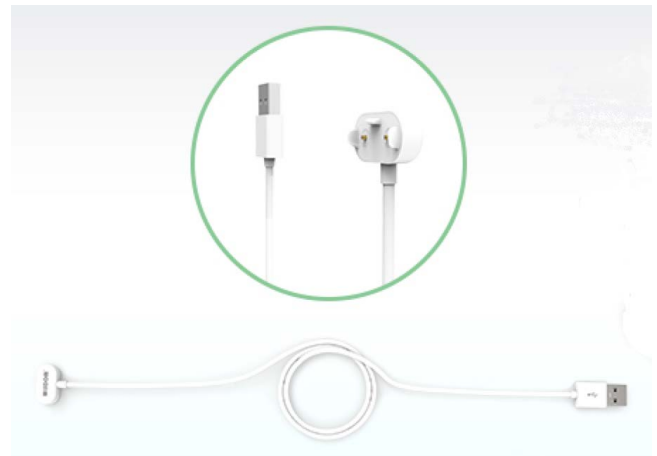

USB Charger Cord

Self-designed Magnetic USB Connectors
Specially designed!
User-Friendly!
Extend the application field!

TECHNICAL DATA

Colour	White
Length (cable)	1m
Material	Magnetic Connector
Parts	Magnetic Interface, Connecting Cable, USB Connector

Application Method: 1) Connect the magnetic head with multi-purpose lamp charging interface;
2) Connect the other end (USB connector) with the USB port to charge; or optional WISDOM power adapter (available separately)